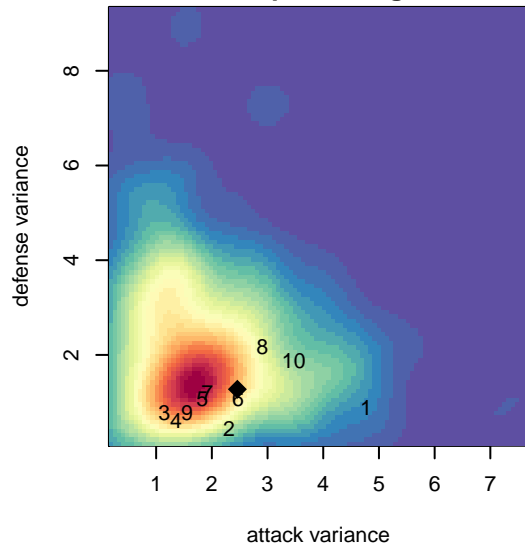

# Valor Withrow G04

Valor FC  
Spokane, WA  
G04 total strength=273  
attack=0.21 defense=0.12  
fall league = PSPL-Inland Div 1 U11  
spr league = Spr PSPL-Inland Div 2 Blue U11  
notes= Withrow 2015

alt names used:  
IEYSA Valor G04 Withrow  
IEYSA Valor G04 Withrow

Venues played:  
2015 PSPL-Inland Div 1 U11  
2015 Spr PSPL-Inland Div 2 Blue U11

**attack and defense variance (black dot)  
relative to other teams  
and top 10 in region**

**attack and defense rating  
relative to others at age  
and all opponents in last 13 months**