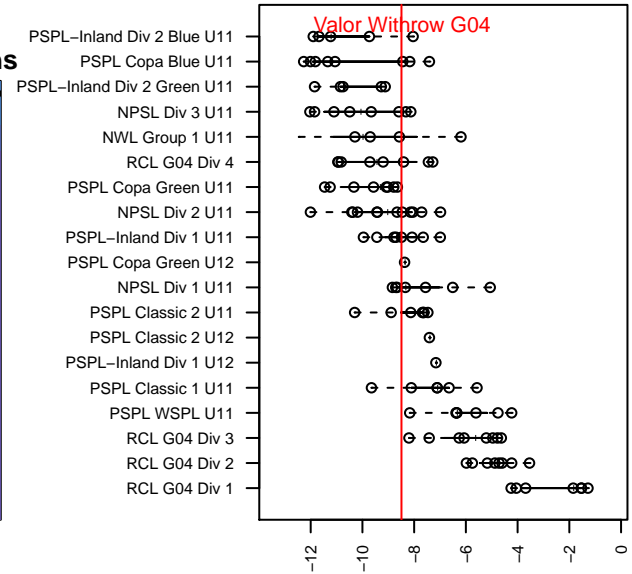

# Valor Withrow G04

Valor FC  
Spokane, WA  
G04 total strength=273  
attack=0.21 defense=0.12  
fall league = PSPL-Inland Div 1 U11  
spr league = Spr PSPL-Inland Div 2 Blue U11  
notes= Withrow 2015

alt names used:  
IEYSA Valor G04 Withrow  
IEYSA Valor G04 Withrow

Venues played:  
2015 PSPL-Inland Div 1 U11  
2015 Spr PSPL-Inland Div 2 Blue U11

**attack and defense variance (black dot)  
relative to other teams  
and top 10 in region**

**attack and defense rating  
relative to others at age  
and all opponents in last 13 months**