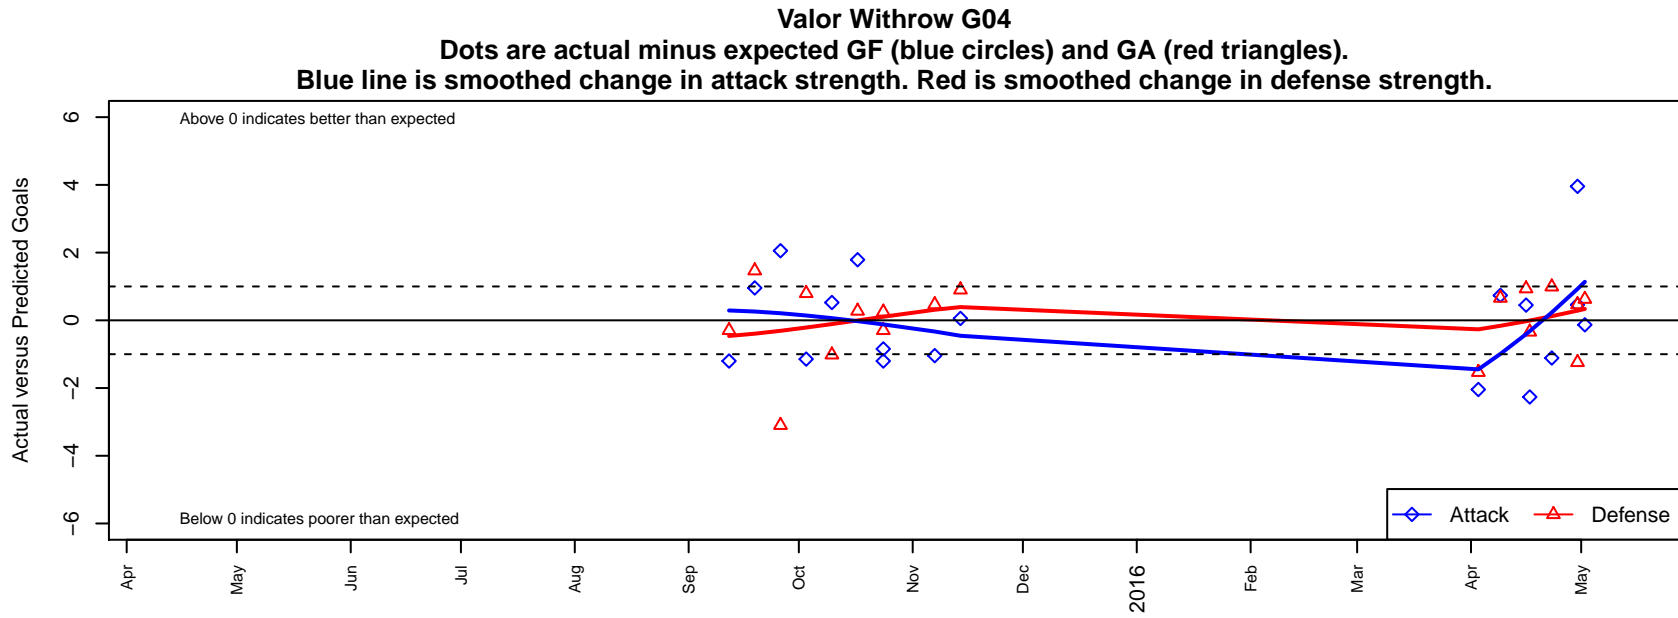

# Valor Withrow G04

Valor FC  
Spokane, WA  
G04 total strength=273  
attack=0.21 defense=0.12  
fall league = PSPL-Inland Div 1 U11  
spr league = Spr PSPL-Inland Div 2 Blue U11  
notes= Withrow 2015

alt names used:  
IEYSA Valor G04 Withrow  
IEYSA Valor G04 Withrow

Venues played:  
2015 PSPL-Inland Div 1 U11  
2015 Spr PSPL-Inland Div 2 Blue U11

**attack and defense variance (black dot)  
relative to other teams  
and top 10 in region**

**attack and defense rating  
relative to others at age  
and all opponents in last 13 months**